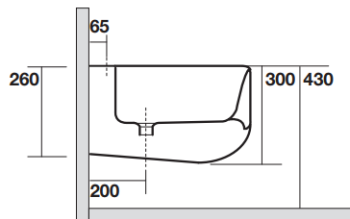

FLO WALL HUNG BIDET

Code: 312301

Suitable for use with:

9.330.000 TECE Standard Bidet Frame

9.330.005 TECE Low Level Bidet Frame

Note:

Mixer and waste sold separately

Manufactured in Italy

2 Years Warranty

Proudly imported and distributed by

Gro Agencies Pty Ltd

Unit 2 / 37 Howe St, Osborne Park, WA, 6017

P 08 9446 3288 E info@groagencies.com.au W www.groagencies.com.au

gro
agencies