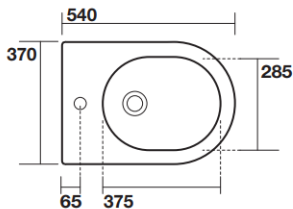

FLO WALL HUNG BIDET

Code: 312301

Suitable for use with:

9.330.000 TECE Standard Bidet Frame

9.330.005 TECE Low Level Bidet Frame

Note:

Mixer and waste sold separately

Manufactured in Italy

2 Years Warranty

Proudly imported and distributed by

Gro Agencies Pty Ltd

Unit 2 / 37 Howe St, Osborne Park, WA, 6017

P 08 9446 3288 E info@groagencies.com.au W www.groagencies.com.au

gro
agencies