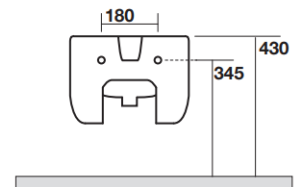

FLO WALL HUNG BIDET

Code: 312301

Suitable for use with:

9.330.000 TECE Standard Bidet Frame

9.330.005 TECE Low Level Bidet Frame

Note:

Mixer and waste sold separately

Manufactured in Italy

2 Years Warranty

Proudly imported and distributed by

Gro Agencies Pty Ltd

Unit 2 / 37 Howe St, Osborne Park, WA, 6017

P 08 9446 3288 E info@groagencies.com.au W www.groagencies.com.au

gro
agencies