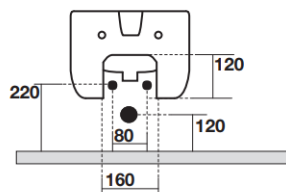

FLO WALL HUNG BIDET

Code: 312301

Suitable for use with:

9.330.000 TECE Standard Bidet Frame

9.330.005 TECE Low Level Bidet Frame

Note:

Mixer and waste sold separately

Manufactured in Italy

2 Years Warranty

Proudly imported and distributed by

Gro Agencies Pty Ltd

Unit 2 / 37 Howe St, Osborne Park, WA, 6017

P 08 9446 3288 E info@groagencies.com.au W www.groagencies.com.au

gro
agencies